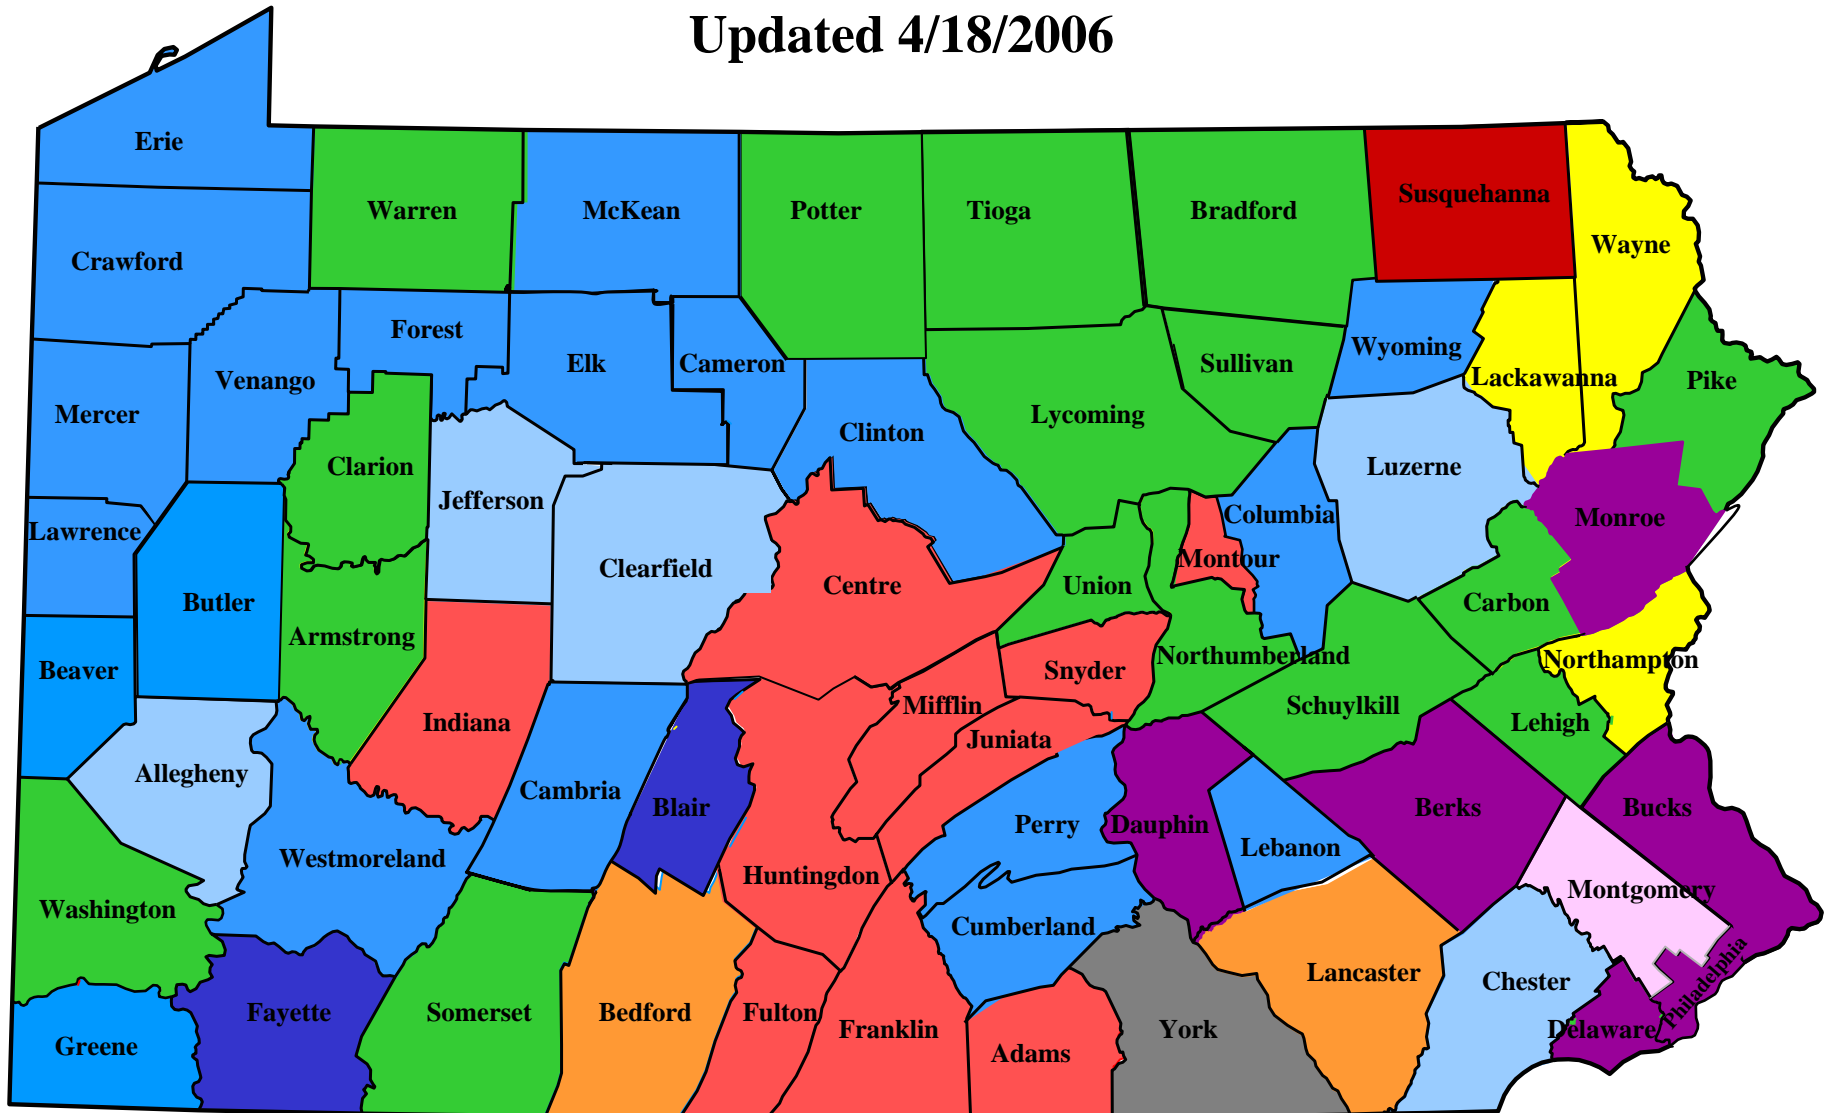

# Electronic Voting Systems for PA Counties

## Updated 4/18/2006

	ES&S iVotronic (20)		Advanced WINvote (3)		Danaher 1242 (6)		Hart InterCivic eScan (2)
	ES&S Model 650/ iVotronic (5)		ES&S Model 650 / AutoMark (1)		Hart InterCivic eSlate (2)		Sequoia Advantage (1)
	ES&S Model 100/ iVotronic (10)		Diebold TSX (16)		Sequoia Edge (1)		